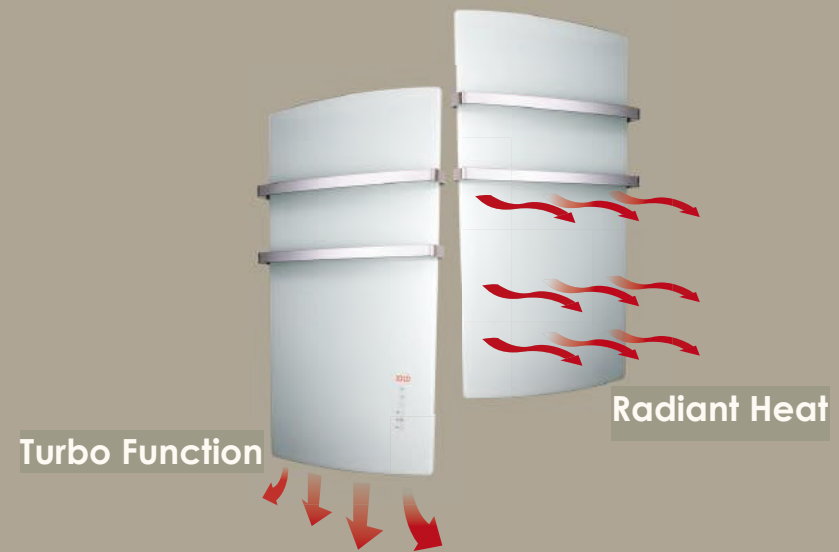

*Stile
Line*

PLYTERM[®]

ELEGANCE AND PURITY

Essential lines, rounded contours. A slim profile. The purity of glass, a natural material that accumulates heat and gently returns it.

...And decorates your bathroom with elegance.

WELL-BEING

The discreet and powerful turbo function heats up the bathroom in just a few minutes, even a large one. The glass front, with the exclusive active inertia heating system, radiates enveloping and low-consumption heat, maintaining a welcoming atmosphere and always warm towels.

10:10

TOUCH SCREEN CONTROLS

By touching its surface, the panel puts itself at your service and displays the desired temperature, time and operation.

COMFORT, ECO, ANTIFREEZE, PROGRAMMED, TIMED
5 different operating modes for use suitable for all needs and maximum energy savings

FUNCTIONALITY AND DESIGN

2 height adjustable towel rails in brushed aluminium

GLASS BODY, ULTRA FLAT DESIGN

Stile Line

Power: 1500 W

Power supply 230 V / 50 Hz / 6.5 A

Dimensions once wall mounted:

height 105 cm, width 52 cm,